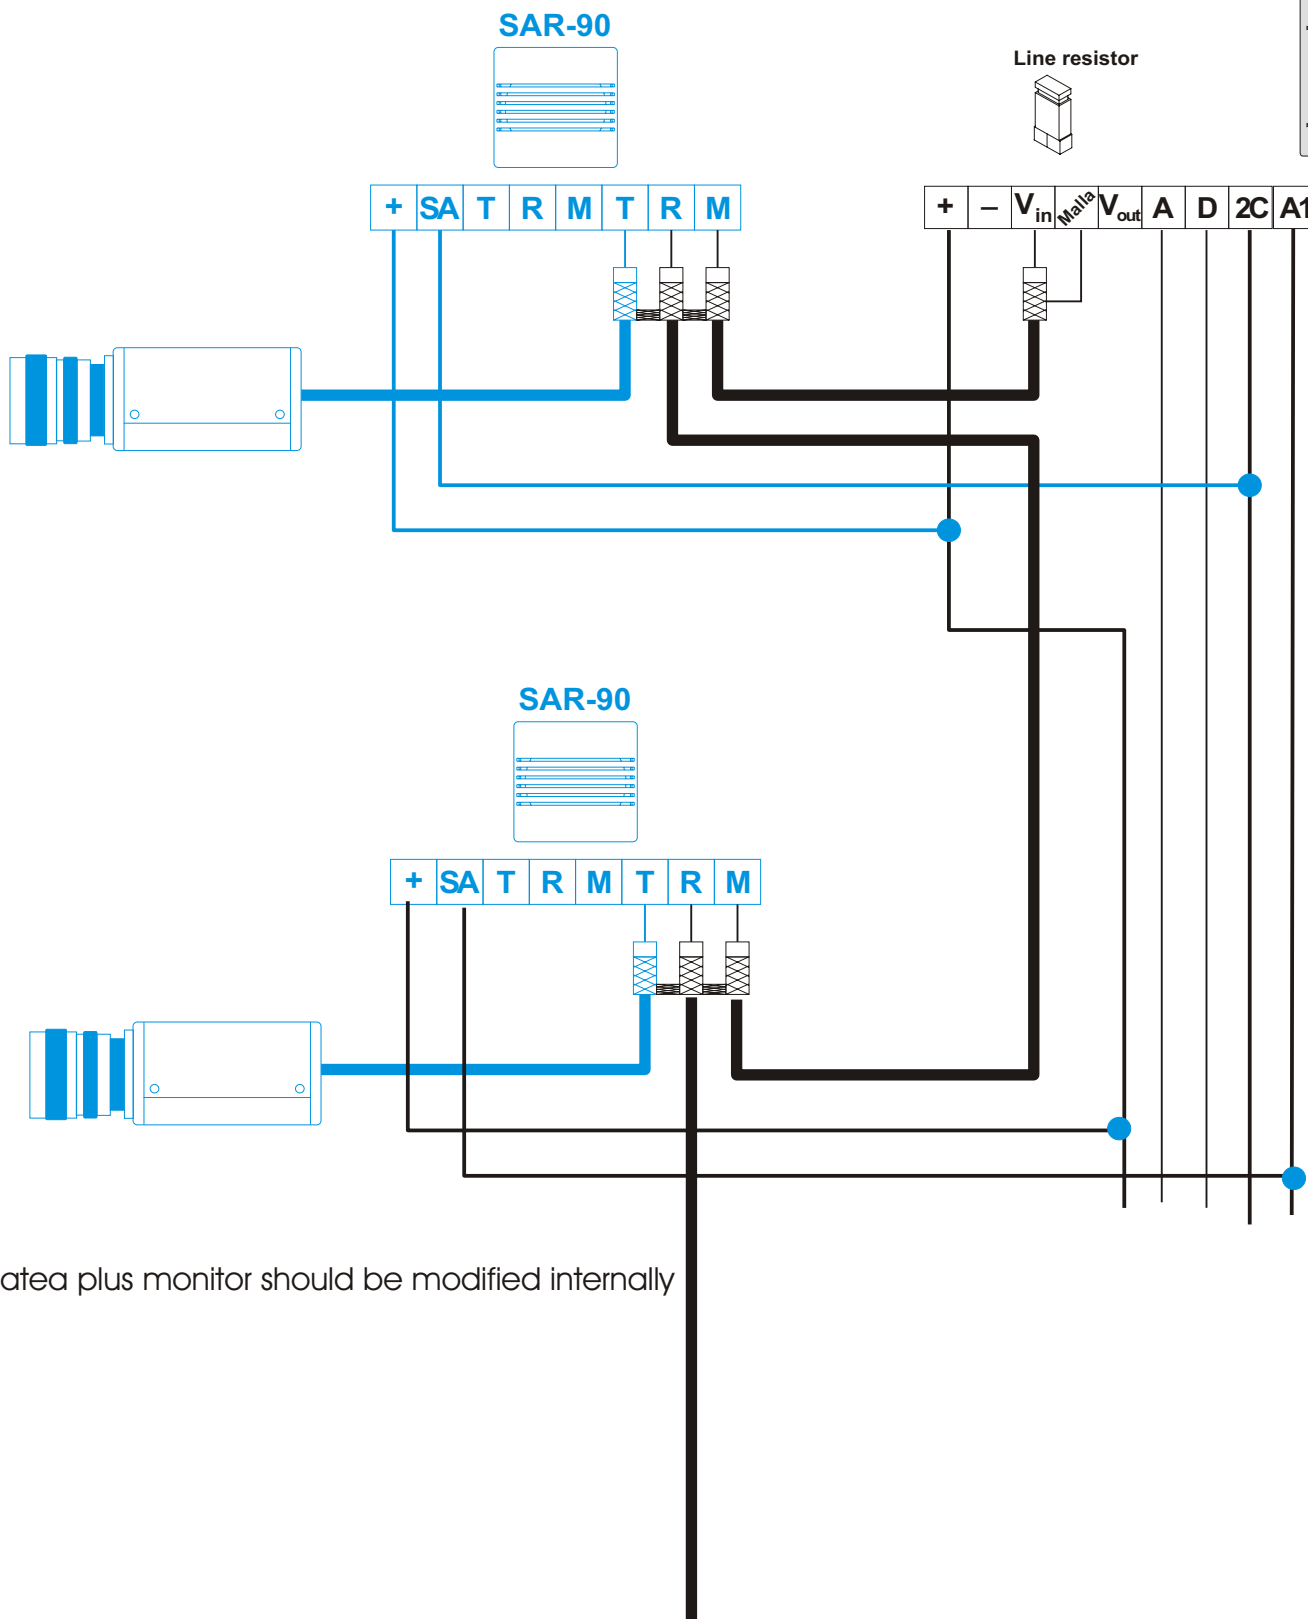

**Platea Plus
RCPL Plus**

* Platea plus monitor should be modified internally

To door panel (Vout)+