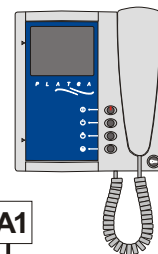

**Platea Plus
RCPL Plus**

* Platea plus monitor should be modified internally

To door panel (Vout)+